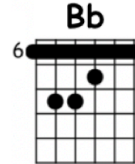

Roxanne

1978

The Police

Verse 1

Gm
Roxanne

Dm/F **Eb7M** **Dm7**
You don't have to put on the red light

Cm7 **F4(7)**
Those days are over

G4(7)
You don't have to sell your body to the night

Verse 2

Bridge

Cm7
Roxanne

F4(7) **G4(7)** **Gm**
You don't have to put on the red light

Cm7
Roxanne

F4(7) **Gm**
You don't have to put on the red light

Chorus

Bb
Roxanne (Put on the red light)

F
Roxanne (Put on the red light)

Gm
Roxanne (Put on the red light)

Bb
Roxanne (Put on the red light)

F **G4(7)**
Roxanne (Put on the red light)

Verse 3

Verse 4

Bridge

Chorus