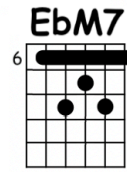

Roxanne

1978

The Police

Verse 1

Gm
Roxanne

Dm/F **Eb7M** **Dm7**
You don't have to put on the red light

Cm7 **F4(7)**
Those days are over

G4(7)
You don't have to sell your body to the night

Verse 2

Bridge

Cm7
Roxanne

F4(7) **G4(7)** **Gm**
You don't have to put on the red light

Cm7
Roxanne

F4(7) **Gm**
You don't have to put on the red light

Chorus

Bb
Roxanne (Put on the red light)

F
Roxanne (Put on the red light)

Gm
Roxanne (Put on the red light)

Bb
Roxanne (Put on the red light)

F **G4(7)**
Roxanne (Put on the red light)

Verse 3

Verse 4

Bridge

Chorus