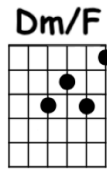

Roxanne

1978

The Police

Verse 1

Gm
Roxanne

Dm/F **Eb7M** **Dm7**
You don't have to put on the red light

Cm7 **F4(7)**
Those days are over

G4(7)
You don't have to sell your body to the night

Verse 2

Bridge

Cm7
Roxanne

F4(7) **G4(7)** **Gm**
You don't have to put on the red light

Cm7
Roxanne

F4(7) **Gm**
You don't have to put on the red light

Chorus

Bb
Roxanne (Put on the red light)

F
Roxanne (Put on the red light)

Gm
Roxanne (Put on the red light)

Bb
Roxanne (Put on the red light)

F **G4(7)**
Roxanne (Put on the red light)

Verse 3

Verse 4

Bridge

Chorus