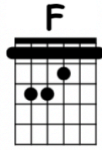

Decibel-score.com

Yesterday

1965

The Beatles

-

Verse 1

F
Yesterday

A7/E A7 Dm Dm/C
All my troubles seemed so far away
Bb C7 F
Now it looks as though they're here to stay
Dm G7 Bb F
Oh, I believe in yesterday

Verse 2

Played the same way of Verse 1

Chorus

A7 Dm Dm/C
Why she had to go
Bb C7 F
I don't know, she wouldn't say
A7 Dm Dm/C
I said something wrong
Bb C7 F
Now I long for yesterday

Verse 3

Played the same way of Verse 1