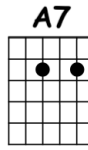

Decibel-score.com

Yesterday

1965

The Beatles

-

Verse 1

F
Yesterday

A7/E A7 Dm Dm/C
All my troubles seemed so far away
Bb C7 F
Now it looks as though they're here to stay
Dm G7 Bb F
Oh, I believe in yesterday

Verse 2

Played the same way of Verse 1

Chorus

A7 Dm Dm/C
Why she had to go
Bb C7 F
I don't know, she wouldn't say
A7 Dm Dm/C
I said something wrong
Bb C7 F
Now I long for yesterday

Verse 3

Played the same way of Verse 1