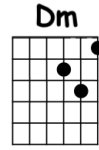

Decibel-score.com

Yesterday

1965

The Beatles

-

Verse 1

F
Yesterday

A7/E A7 Dm Dm/C
All my troubles seemed so far away
Bb C7 F
Now it looks as though they're here to stay
Dm G7 Bb F
Oh, I believe in yesterday

Verse 2

Played the same way of Verse 1

Chorus

A7 Dm Dm/C
Why she had to go
Bb C7 F
I don't know, she wouldn't say
A7 Dm Dm/C
I said something wrong
Bb C7 F
Now I long for yesterday

Verse 3

Played the same way of Verse 1