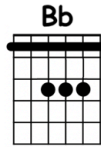

Decibel-score.com

Yesterday

1965

The Beatles

-

Verse 1

F
Yesterday

A7/E A7 Dm Dm/C
All my troubles seemed so far away
Bb C7 F
Now it looks as though they're here to stay
Dm G7 Bb F
Oh, I believe in yesterday

Verse 2

Played the same way of Verse 1

Chorus

A7 Dm Dm/C
Why she had to go
Bb C7 F
I don't know, she wouldn't say
A7 Dm Dm/C
I said something wrong
Bb C7 F
Now I long for yesterday

Verse 3

Played the same way of Verse 1