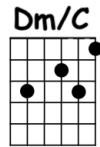

Decibel-score.com

Yesterday

1965

The Beatles

-

Verse 1

F
Yesterday

A7/E A7 Dm Dm/C
All my troubles seemed so far away
Bb C7 F
Now it looks as though they're here to stay
Dm G7 Bb F
Oh, I believe in yesterday

Verse 2

Played the same way of Verse 1

Chorus

A7 Dm Dm/C
Why she had to go
Bb C7 F
I don't know, she wouldn't say
A7 Dm Dm/C
I said something wrong
Bb C7 F
Now I long for yesterday

Verse 3

Played the same way of Verse 1