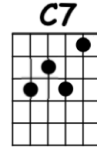

Decibel-score.com

Yesterday

1965

The Beatles

-

Verse 1

F
Yesterday

A7/E A7 Dm Dm/C
All my troubles seemed so far away
Bb C7 F
Now it looks as though they're here to stay
Dm G7 Bb F
Oh, I believe in yesterday

Verse 2

Played the same way of Verse 1

Chorus

A7 Dm Dm/C
Why she had to go
Bb C7 F
I don't know, she wouldn't say
A7 Dm Dm/C
I said something wrong
Bb C7 F
Now I long for yesterday

Verse 3

Played the same way of Verse 1