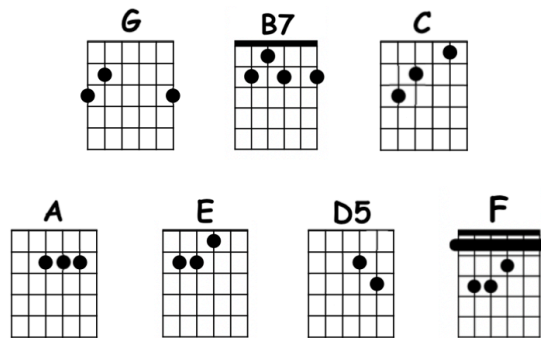

# The Dock of the Bay

1968

Otis Redding

## Verse 1

**G** **B7**  
Sittin' in the mornin' sun  
**C** **A**  
I'll be sittin' when the evenin' comes  
**G** **B7**  
Watching the ships roll in  
**C** **A**  
Then I watch 'em roll away again

## Bridge

**G** **D5** **C**  
Look like nothin's gonna change  
**G** **D5** **C**  
Everything still remains the same  
**G** **D5** **C**  
I can't do what ten people tell me to do  
**F** **D5**  
So I guess I'll remain the same