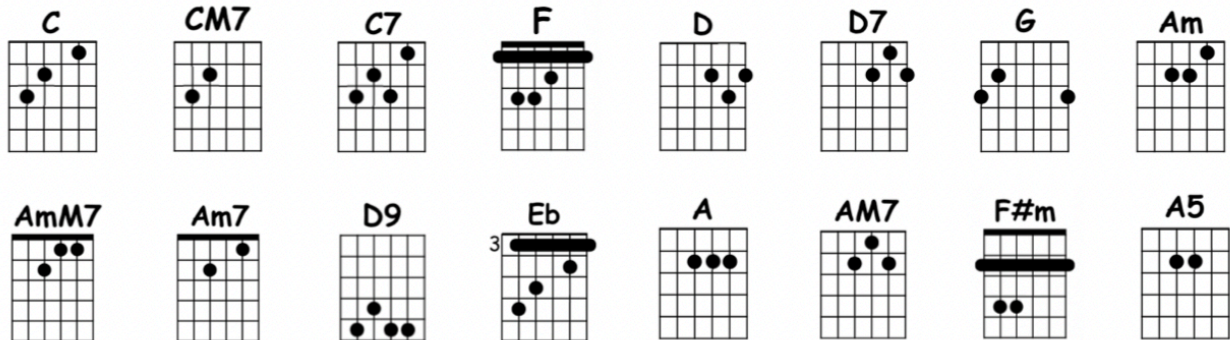

## Verse 1

**C** **CM7**  
 Something in the way she moves  
**C7** **F**  
 Attracts me like no other lover  
**D** **D7** **G**  
 Something in the way she woos me  
**Am** **AmM7**  
 I don't want to leave her now  
**Am7** **D9** **F Eb G C**  
 You know I believe and how

## Verse 2

*Played as Verse 1 except last sentence :*

**Am7** **D9** **F Eb G A**  
 You know I believe and how

## Chorus

**A** **AM7** **F#m**  
 You're asking me will my love grow  
**D G A5**  
 I don't know, I don't know  
**A** **AM7** **F#m**  
 You stick around, now it may show  
**D G C**  
 I don't know, I don't know