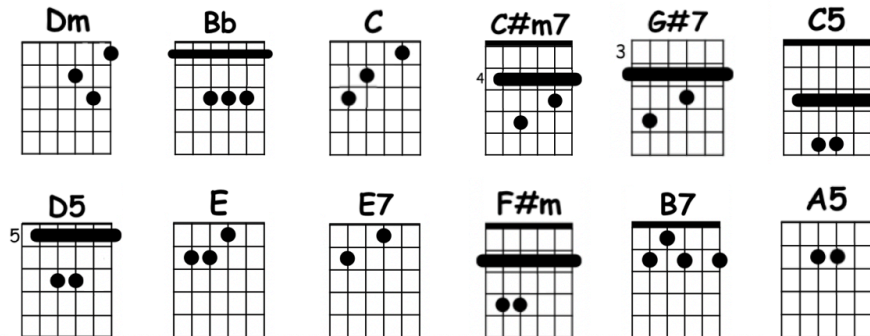

Layla

1970

Eric Clapton | Jim Gordon

Introduction

Dm	Bb	C	Dm
----	----	---	----

Verse 1

C#m7 **G#7**
 What'll you do when you get lonely
C#m7 **C5** **D5** **E** **E7**
 And nobody's waiting by your side?
F#m **B7** **E** **A5**
 You've been running and hiding much too long
F#m **B7** **E**
 You know it's just your foolish pride

Chorus

A5 **Dm** **Bb** **C** **Dm**
 Layla ——— you've got me on my knees
Dm **Bb** **C** **Dm**
 Layla ——— I'm begging, darling please
Dm **Bb** **C** **Dm**
 Layla ——— darling won't you ease my worried mind