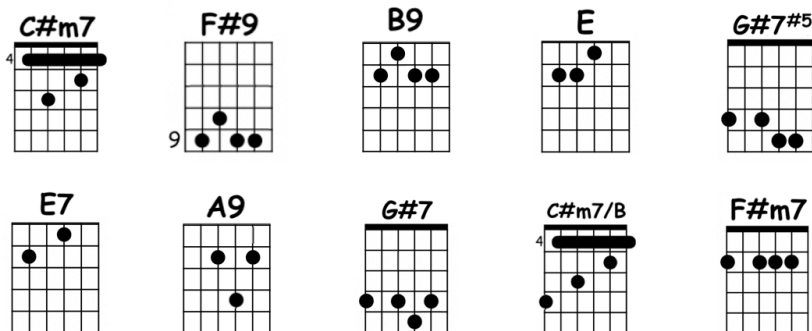

## Part 1

**C#m7 F#9**  
 Isn't she lovely  
**B9 E**  
 Isn't she wonderful  
**G#7#5 C#m7 F#9**  
 Isn't she precious  
**B9 E**  
 Less than one minute old

**E7 A9 G#7#5 G#7**  
 I never thought through love we'd be  
**C#m7 C#m7/B F#9**  
 Making one as lovely as she  
**F#m7 B9 E**  
 But isn't she lovely, made from love

## Part 2 & Part 3

*This parts re played the same that Part 1*