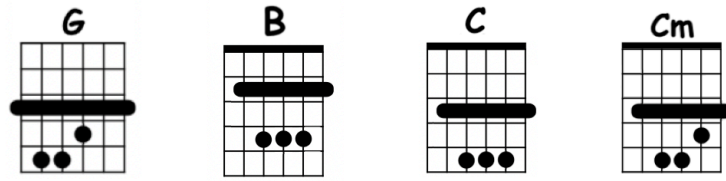

Decibel-score.com

Creep

1992

Radiohead

Verse 1

When you were here before **G**
Couldn't look you in the eye **B**
You're just like an angel **C**
Your skin makes me cry **Cm**

Verse 2

Each verse is played as verse 1

Chorus

But I'm a creep **G**
I'm a weirdo **B**
What the hell am I doin' here? **C**
I don't belong here **Cm**

Verse 3 & 4

Chorus

Bridge

Verse 5

Chorus