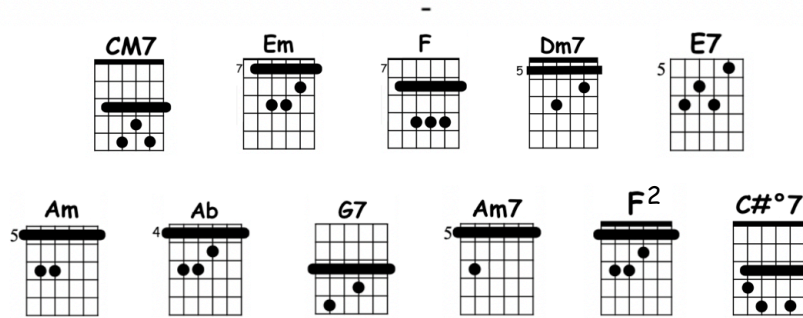

What A Wonderful World

1966

Louis Armstrong

Verse 1

CM7 **Em** **F** **Em**
 I see trees so green, red roses too
Dm7 **CM7** **E7** **Am**
 I see them bloom for me and you
Ab **Dm7** **G7** **CM7** **Am7** **Dm7** **G7**
 And I think to myself what a wonderful world

Verse 2

CM7 **Em** **F** **Em**
 I see skies so blue and clouds so white
Dm7 **CM7** **E7** **Am**
 The bright blessed day, the dark sacred night
Ab **Dm7** **G7** **CM7** **F²** **CM7**
 And I think to myself what a wonderful world

Chorus

G7 **CM7**
 The colors of the rainbow so pretty in the sky
G7 **CM7**
 Are also on the faces of people going by
Am7 **Em** **Am7** **Em**
 I see friends shaking hands saying how do you do
Am7 **C#°7** **Dm7** **G7**
 They're really saying I love you

Verse 3

Played as verse 1