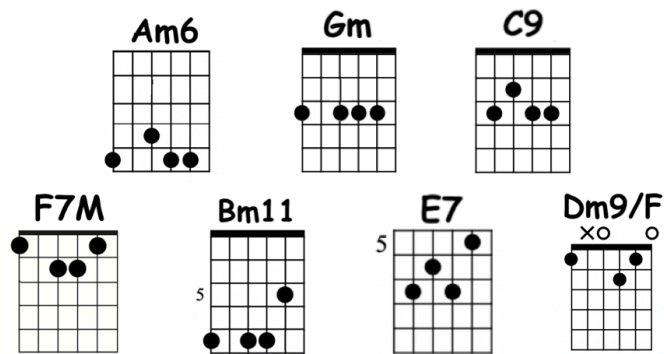

# Sunny

1966

Bobby Hebb

## Parte 1

**Am6 Gm**  
 Sunny,  
**C9 F7M Bm11 E7**  
 yesterday my life was filled with rain  
**Am6 Gm**  
 Sunny,  
**C9 F7M Bm11 E7**  
 you smiled at me and really eased the pain  
  
**Am6**  
 The dark days are gone,  
**Gm C9**  
 And the bright days are here  
**F7M Dm9/F**  
 My Sunny one shines so sincere  
**Bm11 E7**  
 Sunny one so true,  
**Am6**  
 I love you

## Parte 2, 3 y 4

*Se tocan igual que la parte 1*