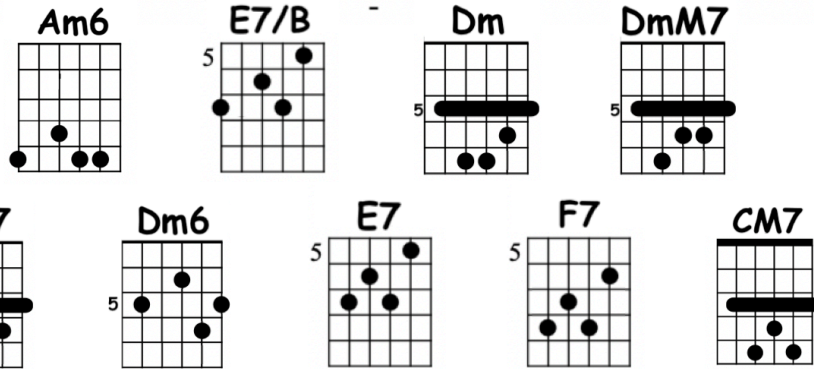

Summertime

1934

George Gershwin

Introducción

Am6	E7/B	Am6	E7/B
-----	------	-----	------

Parte 1

Am6 E7/B Am6
 Summertime
E7/B Am6 E7/B Am6 E7/B
 And the livin' is easy
Dm DmM7 Dm7
 Fish are jumpin'
Dm6 E7 F7 E7/B
 And the cotton is high

Am6 E7/B Am6
 Your daddy's rich
E7/B Am6 E7/B Am6 E7
 And your mom is good lookin'
CM7
 So hush little baby
Dm7 E7 Am6
 Don't you cry

Parte 2

Se toca igual que la parte 1