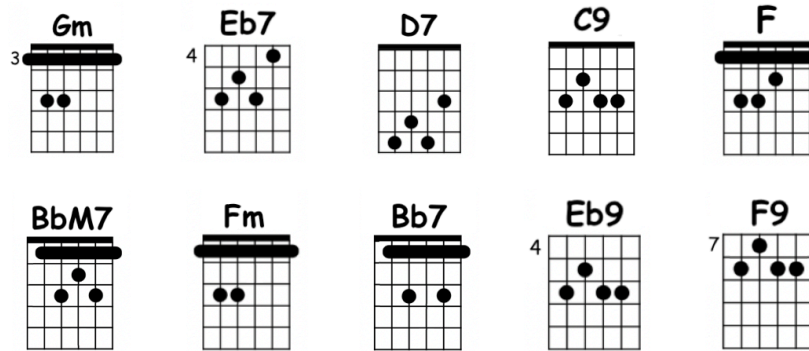

It Don't Mean a Thing...

1932

Duke Ellington

Decibel-score.com

Estrofas 1 y 2

Gm
 It don't mean a thing,
Eb7 D7 Gm
 if it ain't got that swing
C9 F
 Doo-ah, doo-ah, doo-ah, doo-ah
Bbm7 D7
 doo-ah, doo-ah, doo-ah, doo-ah

Gm
 It don't mean a thing,
Eb7 D7 Gm
 all you got to do is sing
C9 F
 Doo-ah, doo-ah, doo-ah, doo-ah
Bbm7
 doo-ah, doo-ah, doo-ah, doo-ah

Estrofa 3

Fm
 It makes no difference
Bb7 Eb9 Eb7
 If it's sweet or hot
Gm
 Just give that rhythm
C9 F9 D7
 Everything you've got