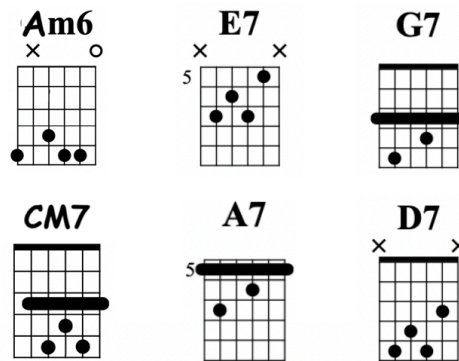

# I wan'na be like you

1967

Richard & Robert Sherman

## Parte 1

**Am6**  
Now I'm the king of the swingers  
**E7**  
Oh, the jungle VIP  
 I've reached the top and had to stop  
**Am6**  
And that's what botherin' me

**Am6**  
I wanna be a man, mancub  
**E7**  
And stroll right into town  
 And be just like the other men  
**Am6 G7**  
I'm tired of monkeyin' around! Oh !

## Estribillo

**CM7**  
Oobee doo  
**A7**  
I wanna be like you  
**D7**  
I wanna walk like you  
**G7 CM7 G7**  
Talk like you, too

**CM7**  
You'll see it's true  
**A7**  
An ape like me  
**D7**  
Can learn to be  
**G7 CM7 E7**  
Humen too

## Parte 2